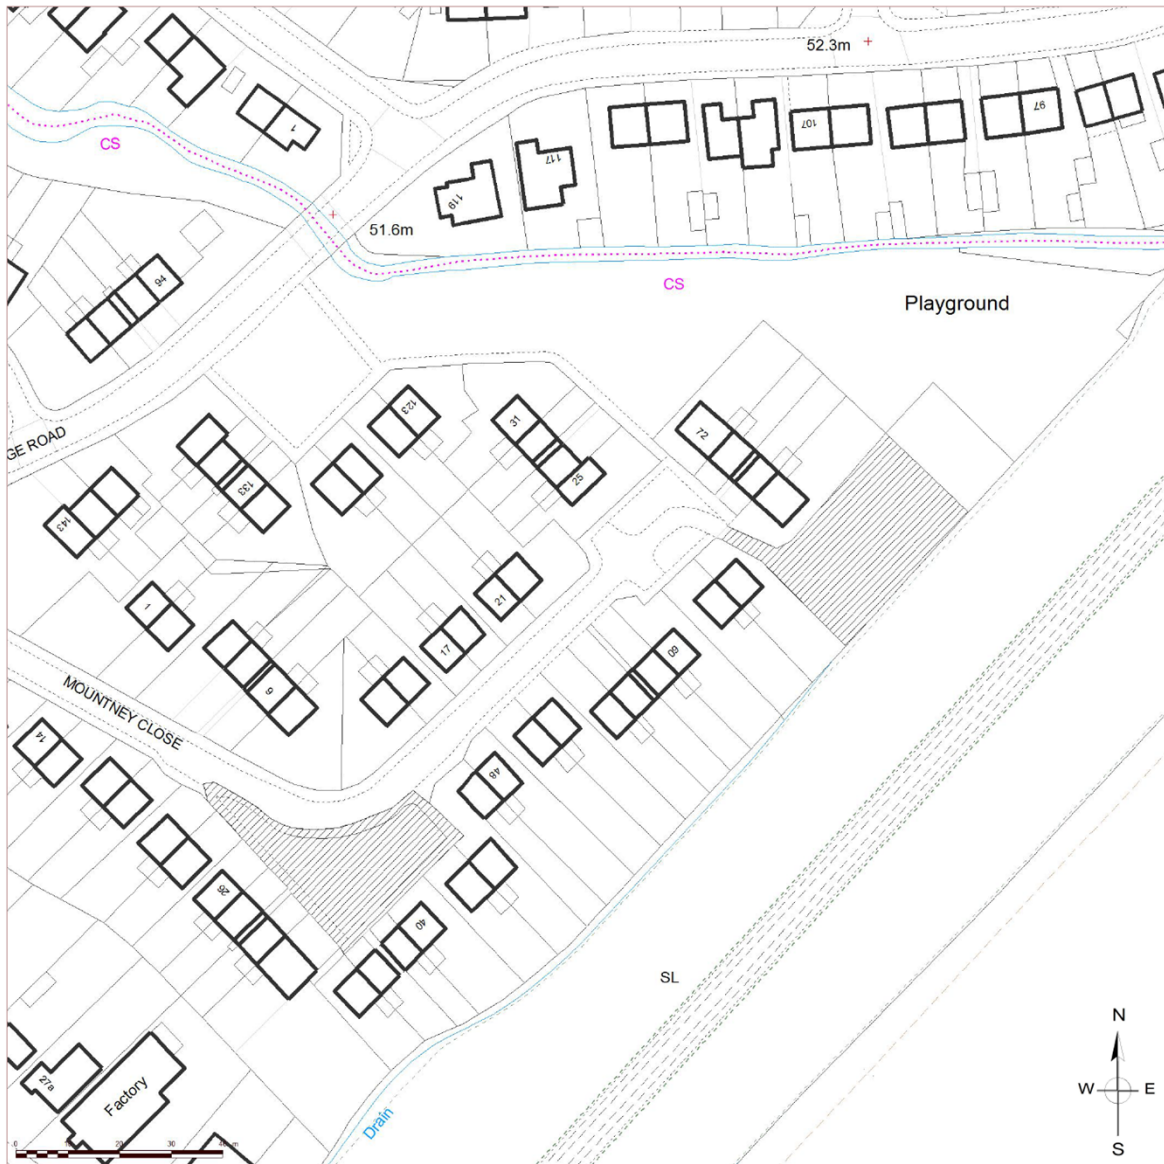

Mountney Close

Legend

Car Park

7th August 2018

File Name:

Location: Mountnessing