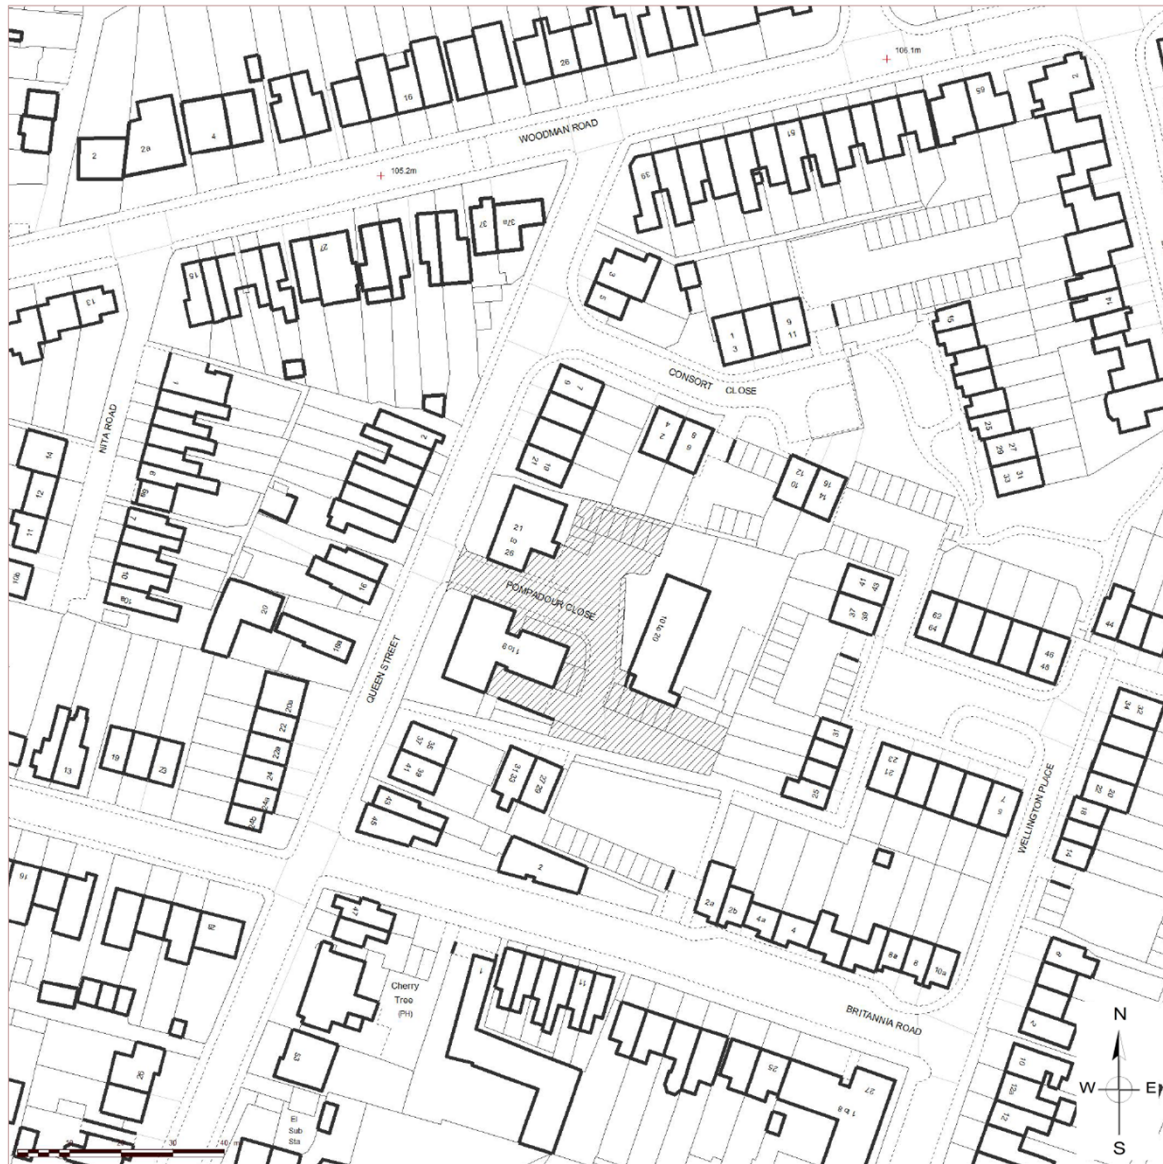

Pompadour Close

Legend

Car Park

7th August 2018

File Name:

Location: Warley